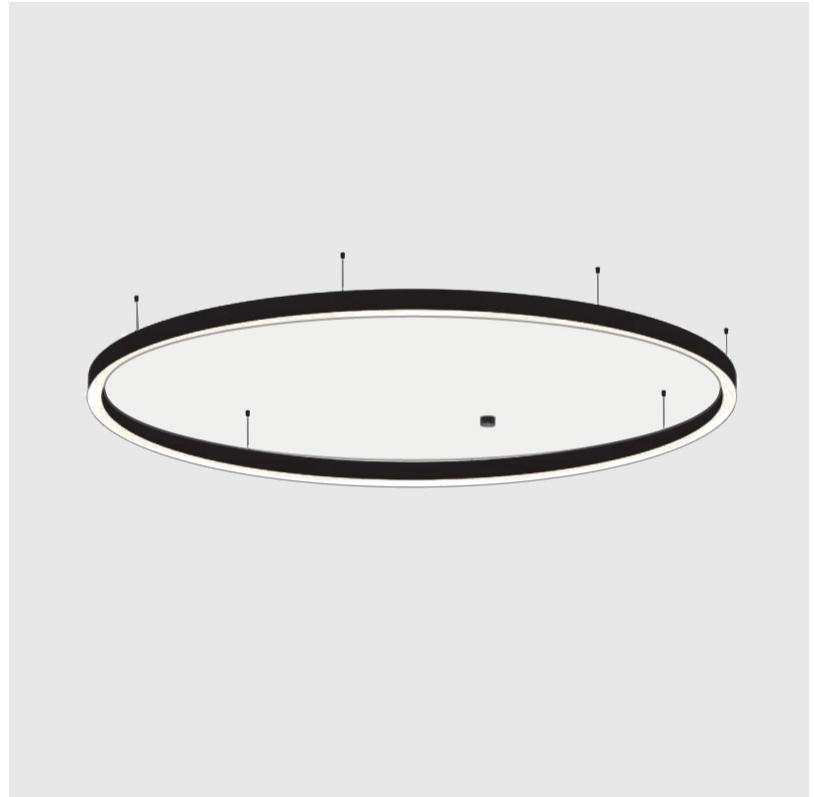

GENERAL

Series: Glorious
Subseries: Glorious Slim
Brand: Prolicht
Division: Architectural
Mounting Type: Suspension
Mounting Location: Ceiling
Subcategory: Ambient

PHYSICAL

Shape: Round
Diameter (mm): 5200
Diameter (in): 204 ³/₄
Height (mm): 90
Height (in): 3 ⁹/₁₆
Max. Overall Height (mm): 2090
Max. Overall Height (in): 82 ⁵/₁₆
Light Distribution: Direct
Weight (kg): 47.232
Weight (lbs): 104.15
Diffuser: PMMA - Opal or Micro-Prism
Fixture Finish: SSR / BKV / CWI / CRY / HAB / LAG / UFT / ITA / RUA / RUR / MIC / FTG / MYG / TWT / LOD / PUS / FRO / FUP / KIA / POP / BLS / SPG / MEY / GOH / GUM / CHC / COM / ABZ / JAG / OBR / MOS / ROR
Fixture Material: Aluminum
Cable Details: 2000mm or 6000mm Transparent Cable

ELECTRICAL

Lamp Type: LED (Zhaga Standard)
Input Wattage (W): 403.2
Total Output Wattage (W): 336
Dimming: Tri-Mode (Non-Dimming and Phase Dimming (120Vac only) and 0-10V Dimming)
Driver Included: Yes
Driver Location: Integrated
Driver Type: Constant Current - Universal
Driver Class: Class 2
Input Voltage (V): 120 - 277
Constant Current (MA): 350

LED

Color Temperature (°K): 3000 / 3500 / 4000
Max. Delivered Lumen (lm): 47520 / 48510 / 49500
CRI: >80 CRI
Efficiency (%): 88
Lamp Life (hrs): 50000

OPTICAL

RATINGS AND CERTIFICATIONS

Certified By: Certified for North American Standards
IP rating: IP20