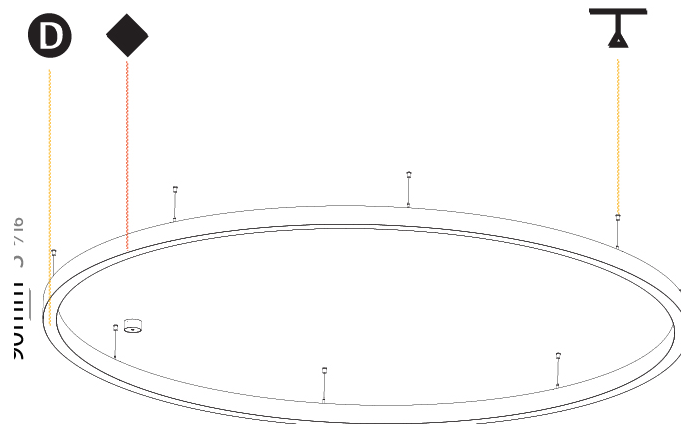

GENERAL

Series: Glorious
Subseries: Glorious Slim
Brand: Prolicht
Division: Architectural
Mounting Type: Suspension
Mounting Location: Ceiling
Subcategory: Ambient

PHYSICAL

Shape: Round
Diameter (mm): 3000
Diameter (in): 118 1/8
Height (mm): 90
Height (in): 3 9/16
Max. Overall Height (mm): 2090
Max. Overall Height (in): 82 5/16
Light Distribution: Direct / Indirect
Weight (kg): 31.716
Weight (lbs): 69.93
Diffuser: [PMMA - Opal or Micro-Prism](#)
Fixture Finish: [SSR / BKV / CWI / CRY / HAB / LAG / UFT / ITA / RUA / RUR / MIC / FTG / MYG / TWT / LOD / PUS / FRO / FUP / KIA / POP / BLS / SPG / MEY / GOH / GUM / CHC / COM / ABZ / JAG / OBR / MOS / ROR](#)
Fixture Material: Aluminum
Cable Details: 2000mm or 6000mm Transparent Cable

ELECTRICAL

Lamp Type: LED (Zhaga Standard)
Input Wattage (W): 224 / 112
Total Output Wattage (W): 192 / 84
Dimming: [Tri-Mode (Non-Dimming and Phase Dimming (120Vac only) and 0-10V Dimming)](#)
Driver Included: Yes
Driver Location: Integrated
Driver Type: Constant Current - Universal
Driver Class: Class 2
Input Voltage (V): 120 - 277
Constant Current (MA): 350

LED

[Color Temperature (°K): 3000 / 3500 / 4000](#)
Max. Delivered Lumen (lm): 38980 / 39798 / 40610
CRI: >80 CRI
Lamp Life (hrs): 50000

OPTICAL

RATINGS AND CERTIFICATIONS

Certified By: Certified for North American Standards
IP rating: IP20