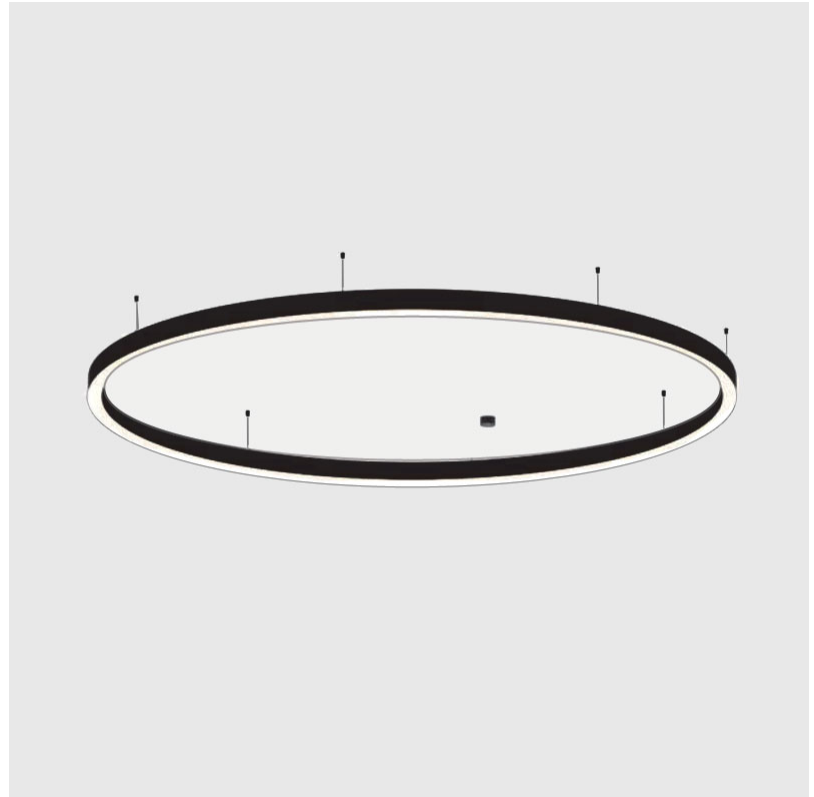

GENERAL

Series: Glorious
Subseries: Glorious Slim
Brand: Prolicht
Division: Architectural
Mounting Type: Suspension
Mounting Location: Ceiling
Subcategory: Ambient

PHYSICAL

Shape: Round
Diameter (mm): 5200
Diameter (in): 204 ³/₄
Height (mm): 90
Height (in): 3 ⁹/₁₆
Max. Overall Height (mm): 2090
Max. Overall Height (in): 82 ⁵/₁₆
Light Distribution: Direct / Indirect
Weight (kg): 55.788
Weight (lbs): 123.00
Diffuser: PMMA - Opal or Micro-Prism
Fixture Finish: SSR / BKV / CWI / CRY / HAB / LAG / UFT / ITA / RUA / RUR / MIC / FTG / MYG / TWT / LOD / PUS / FRO / FUP / KIA / POP / BLS / SPG / MEY / GOH / GUM / CHC / COM / ABZ / JAG / OBR / MOS / ROR
Fixture Material: Aluminum
Cable Details: 2000mm or 6000mm Transparent Cable

ELECTRICAL

Lamp Type: LED (Zhaga Standard)
Input Wattage (W): 392 / 280
Total Output Wattage (W): 336 / 240
Dimming: Tri-Mode (Non-Dimming and Phase Dimming (120Vac only) and 0-10V Dimming)
Driver Included: Yes
Driver Location: Integrated
Driver Type: Constant Current - Universal
Driver Class: Class 2
Input Voltage (V): 120 - 277
Constant Current (MA): 350

LED

Color Temperature (°K): 3000 / 3500 / 4000
Max. Delivered Lumen (lm): 72090 / 73588 / 75090
CRI: >80 CRI
Lamp Life (hrs): 50000

OPTICAL

RATINGS AND CERTIFICATIONS

Certified By: Certified for North American Standards
IP rating: IP20