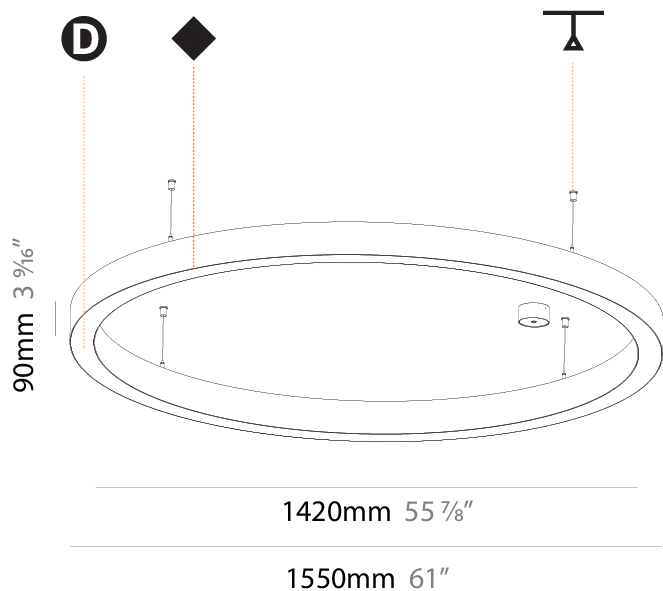

GENERAL

Series: Glorious
Subseries: Glorious Slim
Brand: Prolicht
Division: Architectural
Mounting Type: Suspension
Mounting Location: Ceiling
Subcategory: Ambient

PHYSICAL

Shape: Round
Diameter (mm): 1550
Diameter (in): 61
Depth (mm): 90
Depth (in): 3 9/16
Max. Overall Height (mm): 2090
Max. Overall Height (in): 82 5/16
Light Distribution: Direct
Weight (kg): 14.447
Weight (lbs): 31.78
Diffuser: PMMA - Opal or Micro-Prism
Fixture Finish: SSR / BKV / CWI / CRY / HAB / LAG / UFT / ITA / RUA / RUR / MIC / FTG / MYG / TWT / LOD / PUS / FRO / FUP / KIA / POP / BLS / SPG / MEY / GOH / GUM / CHC / COM / ABZ / JAG / OBR / MOS / ROR
Fixture Material: Aluminum
Cable Details: 2000mm or 6000mm Transparent Cable

ELECTRICAL

Lamp Type: LED (Zhaga Standard)
Input Wattage (W): 112
Total Output Wattage (W): 96
Dimming: Tri-Mode (Non-Dimming and Phase Dimming (120Vac only) and 0-10V Dimming)
Driver Included: Yes
Driver Location: Integrated
Driver Type: Constant Current - Universal
Driver Class: Class 2
Input Voltage (V): 120 - 277
Constant Current (MA): 350

LED

Color Temperature (*K): 3000 / 3500 / 4000
Max. Delivered Lumen (lm): 13580 / 13857 / 14140
CRI: >80 CRI
Efficiency (%): 88
Lamp Life (hrs): 50000

OPTICAL

RATINGS AND CERTIFICATIONS

Certified By: Certified for North American Standards
IP rating: IP20