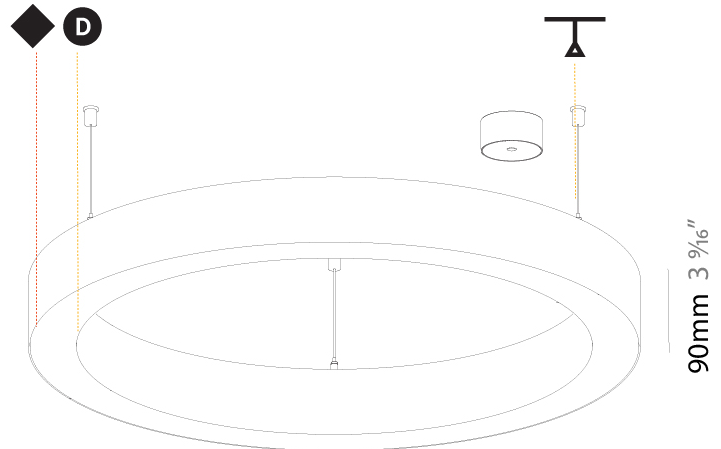

GENERAL

Series: Glorious
Subseries: Glorious Slim
Brand: Prolicht
Division: Architectural
Mounting Type: Suspension
Mounting Location: Ceiling
Subcategory: Ambient

PHYSICAL

Shape: Round
Diameter (mm): 800
Diameter (in): 31 1/2
Height (mm): 90
Height (in): 3 9/16
Max. Overall Height (mm): 2090
Max. Overall Height (in): 82 5/16
Light Distribution: Direct / Indirect
Weight (kg): 8.128
Weight (lbs): 17.92
Diffuser: PMMA - Opal or Micro-Prism
Fixture Finish: SSR / BKV / CWI / CRY / HAB / LAG / UFT / ITA / RUA / RUR / MIC / FTG / MYG / TWT / LOD / PUS / FRO / FUP / KIA / POP / BLS / SPG / MEY / GOH / GUM / CHC / COM / ABZ / JAG / OBR / MOS / ROR
Fixture Material: Aluminum
Cable Details: 2000mm or 6000mm Transparent Cable

ELECTRICAL

Lamp Type: LED (Zhaga Standard)
Input Wattage (W): 56 / 52.5
Total Output Wattage (W): 48 / 45
Dimming: Tri-Mode (Non-Dimming and Phase Dimming (120Vac only) and 0-10V Dimming)
Driver Included: Yes
Driver Location: Integrated
Driver Type: Constant Current - Universal
Driver Class: Class 2
Input Voltage (V): 120 - 277
Constant Current (MA): 350

LED

Color Temperature (°K): 3000 / 3500 / 4000
Max. Delivered Lumen (lm): 9830 / 10035 / 10240
CRI: >80 CRI
Lamp Life (hrs): 50000

OPTICAL

RATINGS AND CERTIFICATIONS

Certified By: Certified for North American Standards
IP rating: IP20

Ø 670mm 26 3/8"

Ø 800mm 31 1/2"