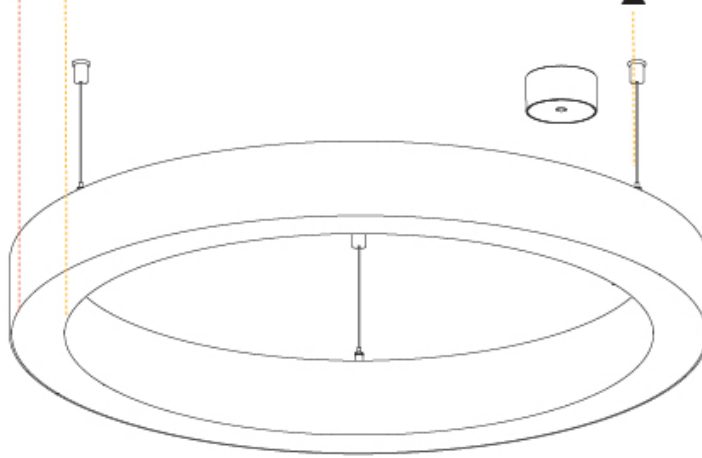

Ø 670mm 26 3/8"

Ø 800mm 31 1/2"

PROJECT	_____
TYPE	_____
SPECIFIER	_____
QUANTITY	_____
DATE	_____

For Color / Finish Chart & Symbology see Appendix or product page downloadable area.

°K

Dimming	DP	DV	
	Phase	0-10V	
Color Temperature	30K	35K	°K
	3000K	3500K	
Diffuser	01	02	D
	Opal	Micro-Prism	
Suspension Cable Color and Length	..05	..10	T
	2000	6000	

GENERAL

Series: Glorious
Subseries: Glorious Slim
Brand: Prolicht
Division: Architectural
Mounting Type: Suspension
Mounting Location: Ceiling
Subcategory: Ambient

PHYSICAL

Diameter (mm): 1550
Diameter (in): 61
Height (mm): 90
Height (in): 3 9/16
Max. Overall Height (mm): 2090
Max. Overall Height (in): 82 5/16
Light Distribution: Direct / Indirect
Weight (kg): 17.714
Weight (lbs): 37.71
Diffuser: PMMA - Opal or Micro-Prism
Fixture Finish: SSR / BKV / CWI / CRY / HAB / LAG / UFT / ITA / RUA / RUR / MIC / FTG / MYG / TWT / LOD / PUS / FRO / FUP / KIA / POP / BLS / SPG / MEY / GOH / GUM / CHC / COM / ABZ / JAG / OBR / MOS / ROR
Fixture Material: Aluminum
Cable Details: 2000mm or 6000mm Transparent Cable