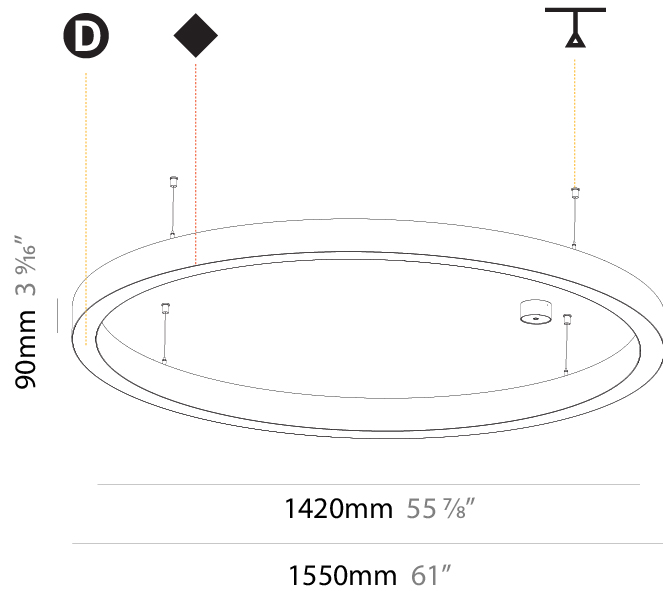

GENERAL

Series: Glorious
Subseries: Glorious Slim
Brand: Prolicht
Division: Architectural
Mounting Type: Suspension
Mounting Location: Ceiling
Subcategory: Ambient

PHYSICAL

Diameter (mm): 1550
Diameter (in): 61
Height (mm): 90
Height (in): 3 9/16
Max. Overall Height (mm): 2090
Max. Overall Height (in): 82 5/16
Light Distribution: Direct / Indirect
Weight (kg): 17.714
Weight (lbs): 37.71
Diffuser: PMMA - Opal or Micro-Prism
Fixture Finish: SSR / BKV / CWI / CRY / HAB / LAG / UFT / ITA / RUA / RUR / MIC / FTG / MYG / TWT / LOD / PUS / FRO / FUP / KIA / POP / BLS / SPG / MEY / GOH / GUM / CHC / COM / ABZ / JAG / OBR / MOS / ROR
Fixture Material: Aluminum
Cable Details: 2000mm or 6000mm Transparent Cable

ELECTRICAL

Lamp Type: LED (Zhaga Standard)
Input Wattage (W): 112 / 98
Total Output Wattage (W): 96 / 84
Dimming: Tri-Mode (Non-Dimming and Phase Dimming (120Vac only) and 0-10V Dimming)
Driver Included: Yes
Driver Location: Integrated
Driver Type: Constant Current - Universal
Driver Class: Class 2
Input Voltage (V): 120 - 277
Constant Current (MA): 350

LED

Color Temperature (°K): 3000 / 3500 / 4000
Max. Delivered Lumen (lm): 19660 / 20070 / 20480
CRI: >80 CRI
Lamp Life (hrs): 50000

OPTICAL

RATINGS AND CERTIFICATIONS

Certified By: Certified for North American Standards
IP rating: IP20