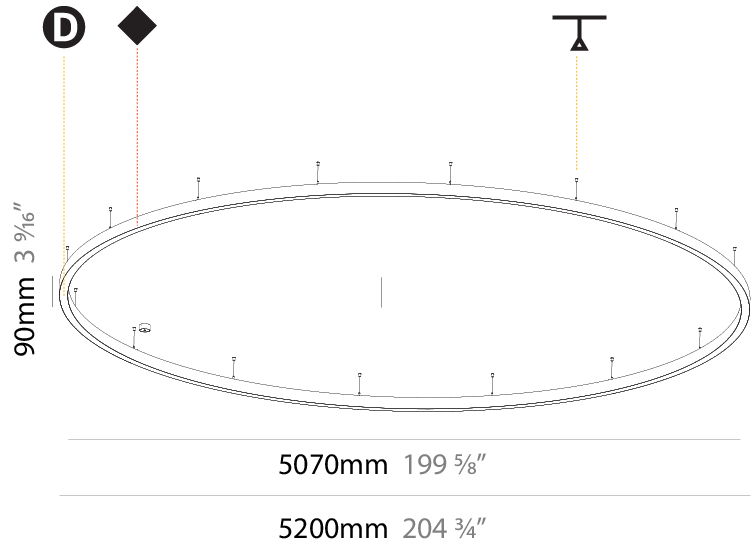

GENERAL

Series: Glorious
Subseries: Glorious Slim
Brand: Prolicht
Division: Architectural
Mounting Type: Suspension
Mounting Location: Ceiling
Subcategory: Ambient

PHYSICAL

Shape: Round
Diameter (mm): 5200
Diameter (in): 204 ³/₄
Height (mm): 90
Height (in): 3 ⁹/₁₆
Max. Overall Height (mm): 2090
Max. Overall Height (in): 82 ⁵/₁₆
Light Distribution: Direct
Weight (kg): 47.232
Weight (lbs): 104.15
Diffuser: PMMA - Opal or Micro-Prism
Fixture Finish: SSR / BKV / CWI / CRY / HAB / LAG / UFT / ITA / RUA / RUR / MIC / FTG / MYG / TWT / LOD / PUS / FRO / FUP / KIA / POP / BLS / SPG / MEY / GOH / GUM / CHC / COM / ABZ / JAG / OBR / MOS / ROR
Fixture Material: Aluminum
Cable Details: 2000mm or 6000mm Transparent Cable

ELECTRICAL

Lamp Type: LED (Zhaga Standard)
Input Wattage (W): 403.2
Total Output Wattage (W): 336
Dimming: Tri-Mode (Non-Dimming and Phase Dimming (120Vac only) and 0-10V Dimming)
Driver Included: Yes
Driver Location: Integrated
Driver Type: Constant Current - Universal
Driver Class: Class 2
Input Voltage (V): 120 - 277
Constant Current (MA): 350

LED

Color Temperature (°K): 3000 / 3500 / 4000
Max. Delivered Lumen (lm): 47520 / 48510 / 49500
CRI: >80 CRI
Efficiency (%): 88
Lamp Life (hrs): 50000

OPTICAL

RATINGS AND CERTIFICATIONS

Certified By: Certified for North American Standards
IP rating: IP20