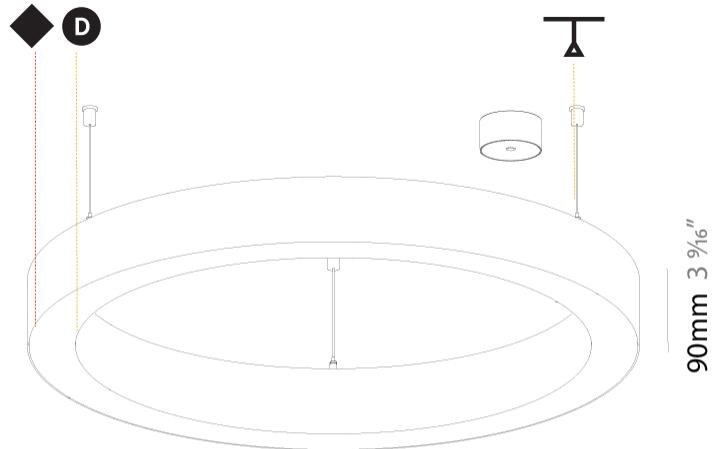

GENERAL

Series: Glorious
 Subseries: Glorious Slim
 Brand: Prolicht
 Division: Architectural
 Mounting Type: Suspension
 Mounting Location: Ceiling
 Subcategory: Ambient

PHYSICAL

Shape: Round
 Diameter (mm): 800
 Diameter (in): 31 1/2
 Height (mm): 90
 Height (in): 3 9/16
 Max. Overall Height (mm): 2090
 Max. Overall Height (in): 82 5/16
 Light Distribution: Direct
 Weight (kg): 6.772
 Weight (lbs): 14.93
 Diffuser: [PMMA - Opal or Micro-Prism](#)
 Fixture Finish: [SSR / BKV / CWI / CRY / HAB / LAG / UFT / ITA / RUA / RUR / MIC / FTG / MYG / TWT / LOD / PUS / FRO / FUP / KIA / POP / BLS / SPG / MEY / GOH / GUM / CHC / COM / ABZ / JAG / OBR / MOS / ROR](#)
 Fixture Material: Aluminum
 Cable Details: 2000mm or 6000mm Transparent Cable

Ø 670mm 26 3/8"

Ø 800mm 31 1/2"

90mm 3 9/16"

PROJECT
TYPE
SPECIFIER
QUANTITY
DATE

GLORIOUS SLIM SUSPENSION

A300063-

base number	LED Dimming	Color Temperature	Finishes (Diamond)	Diffuser Options	Cable Options
-------------	-------------	-------------------	--------------------	------------------	---------------