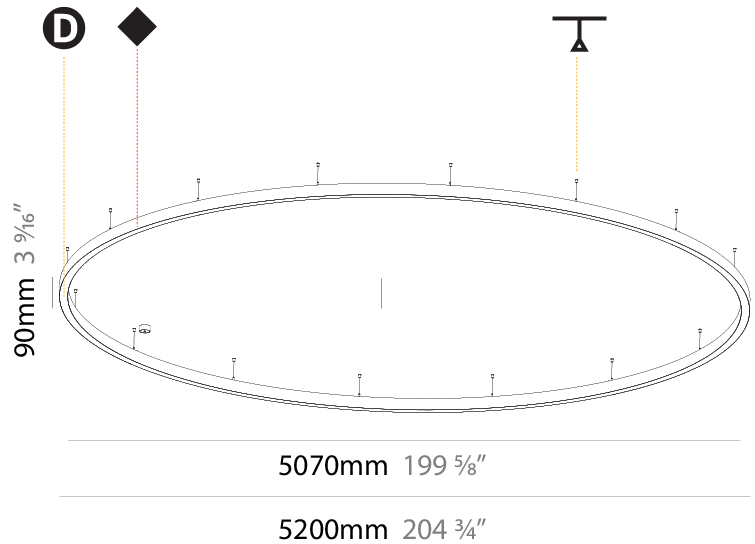

GENERAL

Series: Glorious
Subseries: Glorious Slim
Brand: Prolicht
Division: Architectural
Mounting Type: Suspension
Mounting Location: Ceiling
Subcategory: Ambient

PHYSICAL

Shape: Round
Diameter (mm): 5200
Diameter (in): 204 ³/₄
Height (mm): 90
Height (in): 3 ⁹/₁₆
Max. Overall Height (mm): 2090
Max. Overall Height (in): 82 ⁵/₁₆
Light Distribution: Direct / Indirect
Weight (kg): 55.788
Weight (lbs): 123.00
Diffuser: PMMA - Opal or Micro-Prism
Fixture Finish: SSR / BKV / CWI / CRY / HAB / LAG / UFT / ITA / RUA / RUR / MIC / FTG / MYG / TWT / LOD / PUS / FRO / FUP / KIA / POP / BLS / SPG / MEY / GOH / GUM / CHC / COM / ABZ / JAG / OBR / MOS / ROR
Fixture Material: Aluminum
Cable Details: 2000mm or 6000mm Transparent Cable

ELECTRICAL

Lamp Type: LED (Zhaga Standard)
Input Wattage (W): 392 / 280
Total Output Wattage (W): 336 / 240
Dimming: Tri-Mode (Non-Dimming and Phase Dimming (120Vac only) and 0-10V Dimming)
Driver Included: Yes
Driver Location: Integrated
Driver Type: Constant Current - Universal
Driver Class: Class 2
Input Voltage (V): 120 - 277
Constant Current (MA): 350

LED

Color Temperature (°K): 3000 / 3500 / 4000
Max. Delivered Lumen (lm): 72090 / 73588 / 75090
CRI: >80 CRI
Lamp Life (hrs): 50000

OPTICAL

RATINGS AND CERTIFICATIONS

Certified By: Certified for North American Standards
IP rating: IP20