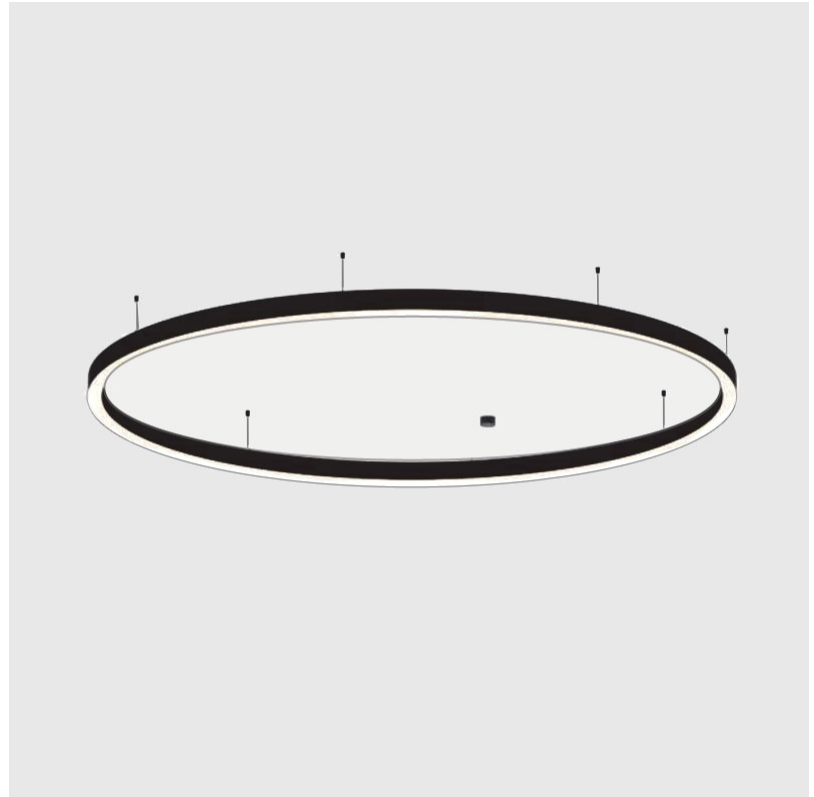

GENERAL

Series: Glorious
Subseries: Glorious Slim
Brand: Prolicht
Division: Architectural
Mounting Type: Suspension
Mounting Location: Ceiling
Subcategory: Ambient

PHYSICAL

Shape: Round
Diameter (mm): 3000
Diameter (in): 118 1/8
Depth (mm): 90
Depth (in): 3 9/16
Max. Overall Height (mm): 2090
Max. Overall Height (in): 82 5/16
Light Distribution: Direct
Weight (kg): 27.55
Weight (lbs): 60.75
Diffuser: PMMA - Opal or Micro-Prism
Fixture Finish: SSR / BKV / CWI / CRY / HAB / LAG / UFT / ITA / RUA / RUR / MIC / FTG / MYG / TWT / LOD / PUS / FRO / FUP / KIA / POP / BLS / SPG / MEY / GOH / GUM / CHC / COM / ABZ / JAG / OBR / MOS / ROR
Fixture Material: Aluminum
Cable Details: 2000mm or 6000mm Transparent Cable

ELECTRICAL

Lamp Type: LED (Zhaga Standard)
Input Wattage (W): 227.2
Total Output Wattage (W): 192
Dimming: Tri-Mode (Non-Dimming and Phase Dimming (120Vac only) and 0-10V Dimming)
Driver Included: Yes
Driver Location: Integrated
Driver Type: Constant Current - Universal
Driver Class: Class 2
Input Voltage (V): 120 - 277
Constant Current (MA): 350

LED

Color Temperature (°K): 3000 / 3500 / 4000
Max. Delivered Lumen (lm): 27160 / 27724 / 28290
CRI: >80 CRI
Efficiency (%): 88
Lamp Life (hrs): 50000

OPTICAL

RATINGS AND CERTIFICATIONS

Certified By: Certified for North American Standards
IP rating: IP20