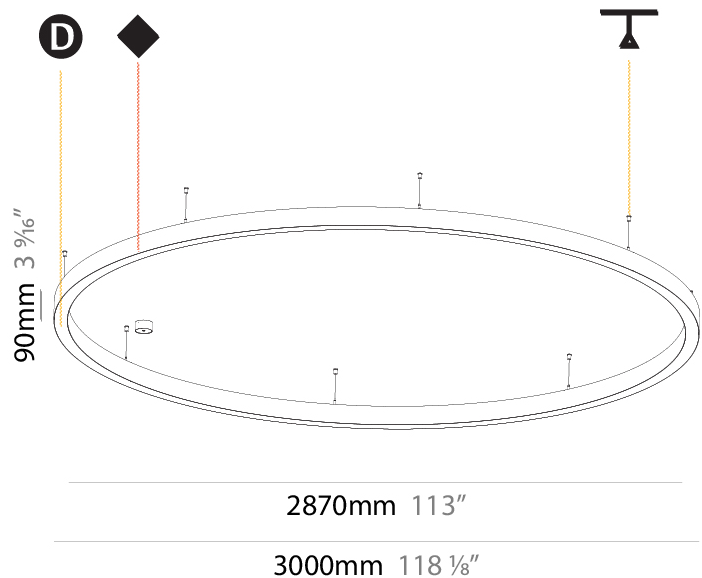

GENERAL

Series: Glorious
Subseries: Glorious Slim
Brand: Prolicht
Division: Architectural
Mounting Type: Suspension
Mounting Location: Ceiling
Subcategory: Ambient

PHYSICAL

Shape: Round
Diameter (mm): 3000
Diameter (in): 118 1/8
Depth (mm): 90
Depth (in): 3 9/16
Max. Overall Height (mm): 2090
Max. Overall Height (in): 82 5/16
Light Distribution: Direct
Weight (kg): 27.55
Weight (lbs): 60.75
Diffuser: PMMA - Opal or Micro-Prism
Fixture Finish: SSR / BKV / CWI / CRY / HAB / LAG / UFT / ITA / RUA / RUR / MIC / FTG / MYG / TWT / LOD / PUS / FRO / FUP / KIA / POP / BLS / SPG / MEY / GOH / GUM / CHC / COM / ABZ / JAG / OBR / MOS / ROR
Fixture Material: Aluminum
Cable Details: 2000mm or 6000mm Transparent Cable

ELECTRICAL

Lamp Type: LED (Zhaga Standard)
Input Wattage (W): 227.2
Total Output Wattage (W): 192
Dimming: Tri-Mode (Non-Dimming and Phase Dimming (120Vac only) and 0-10V Dimming)
Driver Included: Yes
Driver Location: Integrated
Driver Type: Constant Current - Universal
Driver Class: Class 2
Input Voltage (V): 120 - 277
Constant Current (MA): 350

LED

Color Temperature (°K): 3000 / 3500 / 4000
Max. Delivered Lumen (lm): 27160 / 27724 / 28290
CRI: >80 CRI
Efficiency (%): 88
Lamp Life (hrs): 50000

OPTICAL

RATINGS AND CERTIFICATIONS

Certified By: Certified for North American Standards
IP rating: IP20