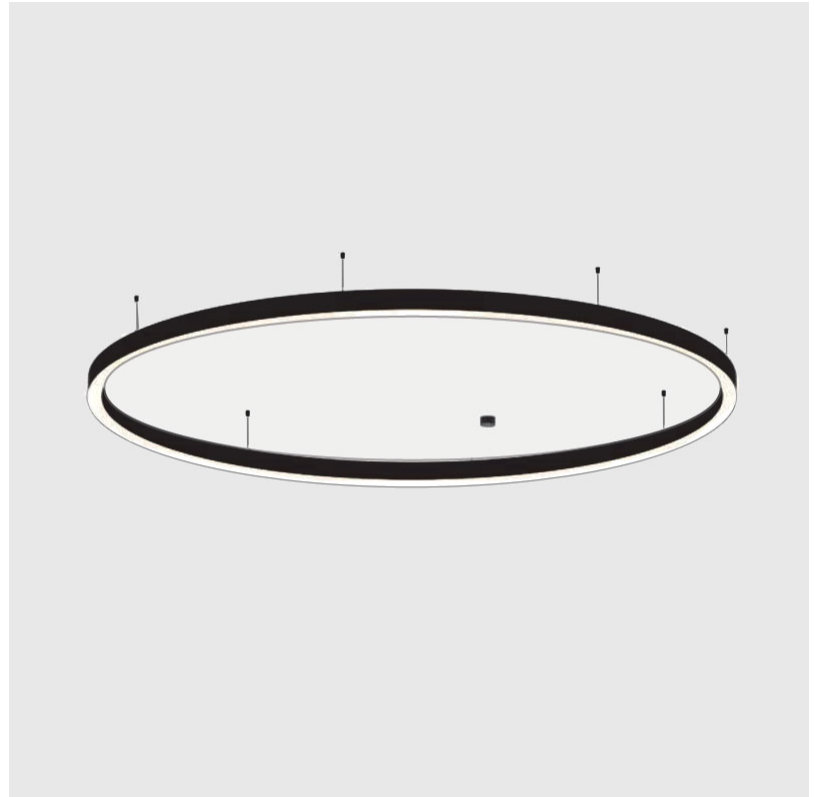

GENERAL

Series: Glorious
Subseries: Glorious Slim
Brand: Prolicht
Division: Architectural
Mounting Type: Suspension
Mounting Location: Ceiling
Subcategory: Ambient

PHYSICAL

Shape: Round
Diameter (mm): 3000
Diameter (in): 118 1/8
Height (mm): 90
Height (in): 3 9/16
Max. Overall Height (mm): 2090
Max. Overall Height (in): 82 5/16
Light Distribution: Direct / Indirect
Weight (kg): 31.716
Weight (lbs): 69.93
Diffuser: [PMMA - Opal or Micro-Prism](#)
Fixture Finish: [SSR / BKV / CWI / CRY / HAB / LAG / UFT / ITA / RUA / RUR / MIC / FTG / MYG / TWT / LOD / PUS / FRO / FUP / KIA / POP / BLS / SPG / MEY / GOH / GUM / CHC / COM / ABZ / JAG / OBR / MOS / ROR](#)
Fixture Material: Aluminum
Cable Details: 2000mm or 6000mm Transparent Cable

ELECTRICAL

Lamp Type: LED (Zhaga Standard)
Input Wattage (W): 224 / 112
Total Output Wattage (W): 192 / 84
Dimming: [Tri-Mode (Non-Dimming and Phase Dimming (120Vac only) and 0-10V Dimming)](#)
Driver Included: Yes
Driver Location: Integrated
Driver Type: Constant Current - Universal
Driver Class: Class 2
Input Voltage (V): 120 - 277
Constant Current (MA): 350

LED

[Color Temperature (°K): 3000 / 3500 / 4000](#)
Max. Delivered Lumen (lm): 38980 / 39798 / 40610
CRI: >80 CRI
Lamp Life (hrs): 50000

OPTICAL

RATINGS AND CERTIFICATIONS

Certified By: Certified for North American Standards
IP rating: IP20